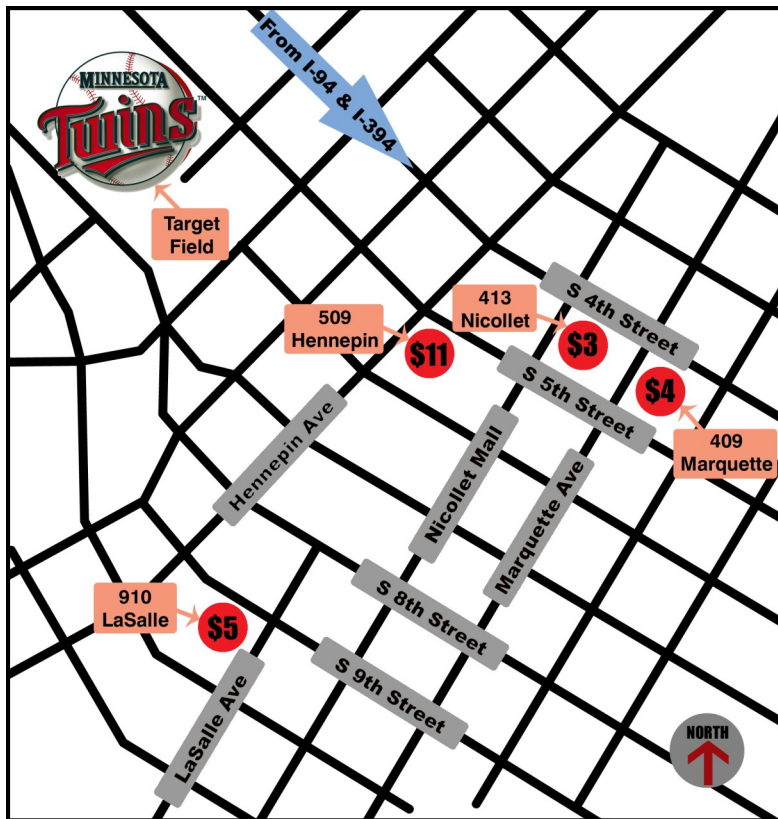

# TWINS GAME PARKING

**612-339-7737**

  
All 4 locations  
within  
walking distance  
of  
Target Field

  
Special  
Parking Passes  
for  
Season  
Ticket Holders

  
Competitive  
Monthly Parking  
Rates  
starting at \$60

## Event Parking Rates\*

**509 Hennepin**  
\$11

**910 LaSalle**  
\$5

**409 Marquette**  
\$4

**413 Nicollet Mall**  
\$3

\*prices subject to change  
\*Not valid on M-F day games

**[www.downtownautopark.com](http://www.downtownautopark.com)**