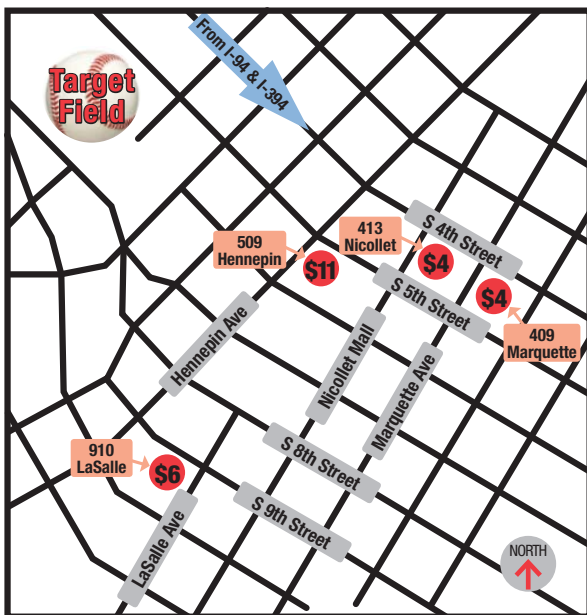

TWINS GAME PARKING

612-339-7737

All 4 locations within walking distance of Target Field

Special Parking Passes for Season Ticket Holders Starting at \$86.⁰⁰

Competitive Monthly Parking Rates starting at \$60.⁰⁰

www.downtownautopark.com

Twins Game Event Parking Rates*

509 Hennepin

\$11.⁰⁰

(Enter on Hennepin between 5th and 6th and off of 5th St. just before Hennepin)

910 LaSalle

\$6.⁰⁰

(Enter on LaSalle between 9th & 10th St.)

409 Marquette

\$4.⁰⁰

(Enter between 5th and 4th St.)

413 Nicollet Mall

\$4.⁰⁰

(Enter on the right side of 4th St. just past Nicollet Mall)

*Prices subject to change. Not valid on M-F day games